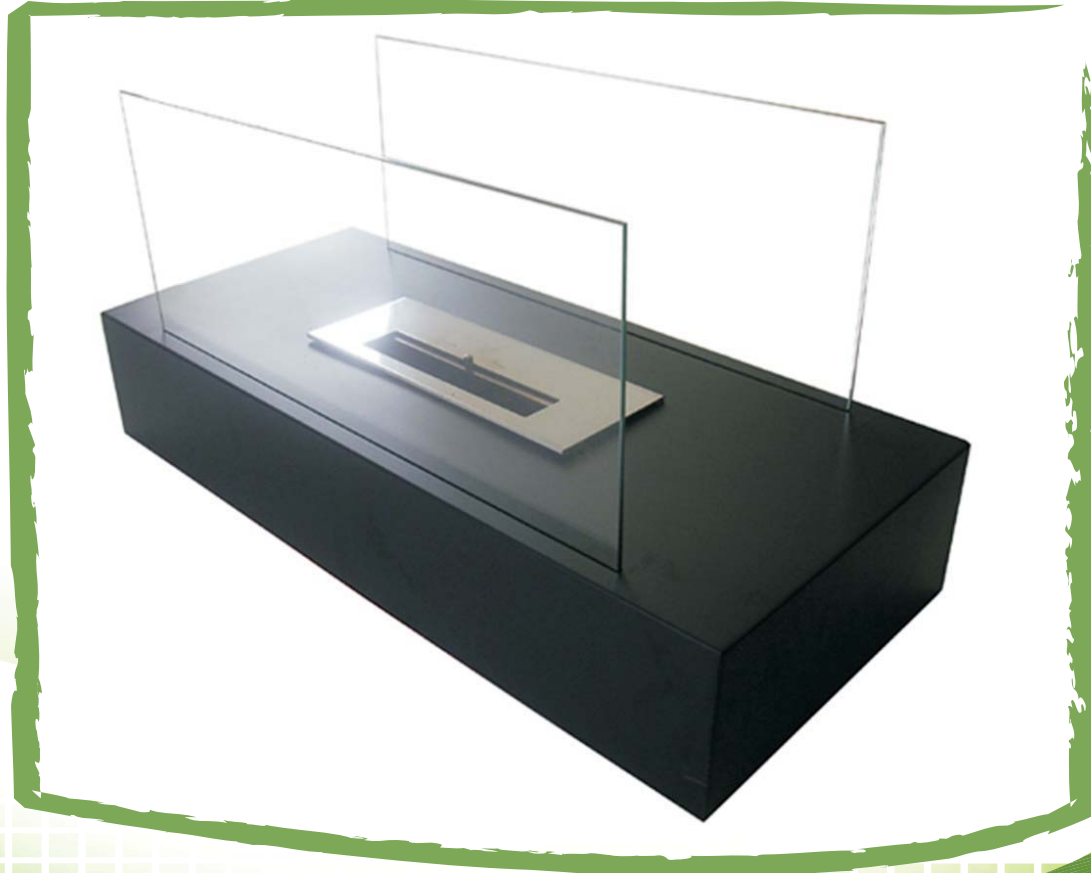

ECOLO-FIRE.COM

VENTLESS ETHANOL FIREPLACE

www.ecolo-fire.com | info@ecolo-fire.com

Tel. 866 435-1772 | Fax. 866 740-7199

Rome

Includes one double layer adjustable stainless steel burner of 1.8L

5mm thickness high heat resistant glass

ECOLOGICAL | VENTLESS | ODORLESS | NO INSTALLATION

The Rome is one of our most magnificent free standing fireplaces made of black brush steel. The Rome distinguishes itself by its two tempered glass which are carefully embedded into a solid base. The Rome is endowed with a rectangular 1.8 liter burner made of inox/steel with a double wall frame which includes a device that allows the user to adjust the intensity of the flame. With its three feet in width, the Rome is ideal in the any homes as it can be used as a subtle partition in all the rooms.