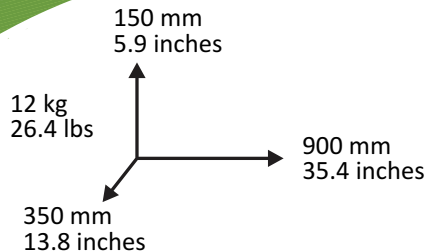

ECOLOGICAL | VENTLESS | ODORLESS | NO INSTALLATION

The Rome is one of our most magnificent free standing fireplaces made of black brush steel. The Rome distinguishes itself by its two tempered glass which are carefully embedded into a solid base. The Rome is endowed with a rectangular 1.8 liter burner made of inox/steel with a double wall frame which includes a device that allows the user to adjust the intensity of the flame. With its three feet in width, the Rome is ideal in the any homes as it can be used as a subtle partition in all the rooms.