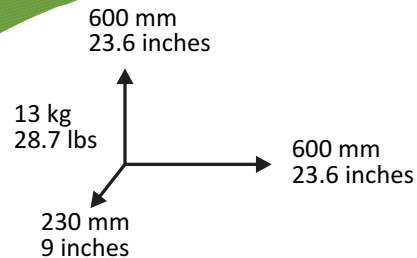

ECOLOGICAL | VENTLESS | ODORLESS | NO INSTALLATION

The Oslo is a magnificent wall-mounted fireplace made of black brushed steel comprised of two round burners. Its unique style with its frontal glass panel the Oslo will create a romantic ambiance either in the bedroom or even the bathroom.