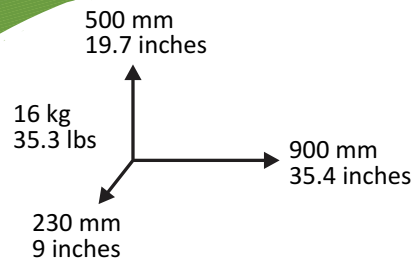

# Prague

Includes one double layer adjustable stainless steel burner of 1.8L

5mm thickness high heat resistant glass

ECOLOGICAL | VENTLESS | ODORLESS | NO INSTALLATION

Another remarkable design, the Prague is a wall-mounted fireplace made of black brushed steel with a black background comprised of a rectangular burner which gives out a dense and open flame. Like the Oslo, the Prague has a frontal glass panel which gives the blaze a subtle reflection. Three feet in width, the Prague is ideal for the bedroom and the living room.