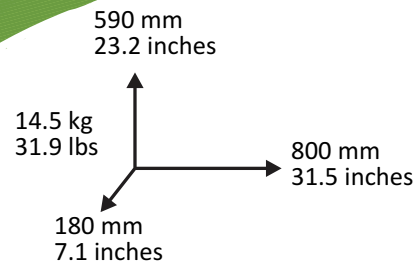

# Bruxelles

Includes one double layer adjustable stainless steel burner of 1.8L

ECOLOGICAL | VENTLESS | ODORLESS | NO INSTALLATION

The Bruxelles is made of steel/inox with a black background. The modernistic Bruxelles comes with either the rectangular burner or the round one. The combination of the steel/inox and the black backdrop gives the flame a perception of depth. This fireplace is a little more than two feet in width and is ideal for the office or can also garner praises at home.